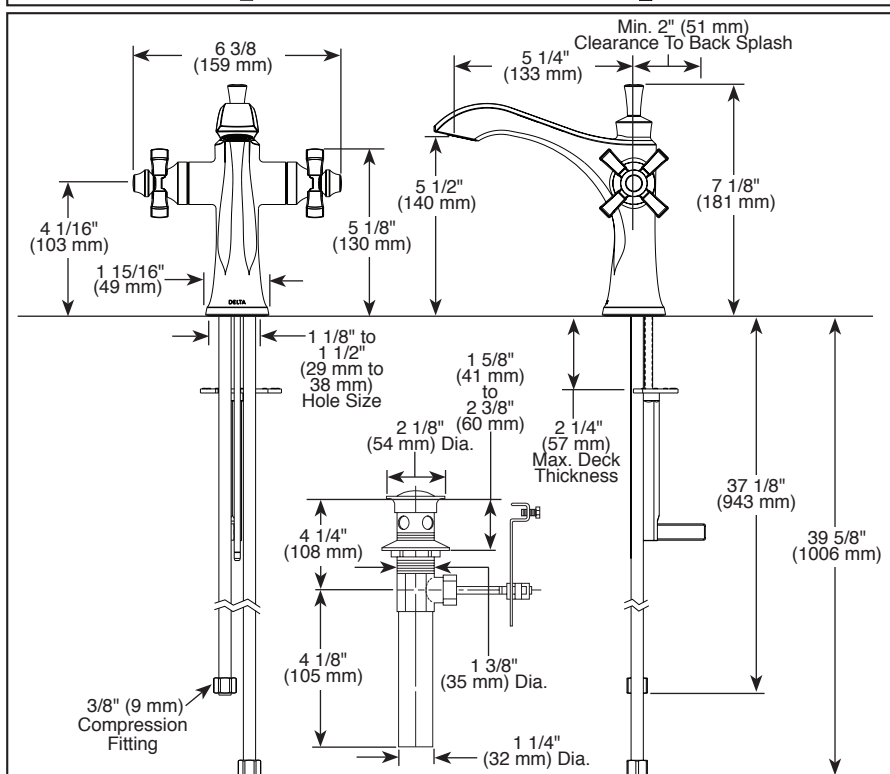

see what Delta can do™

BATHROOM FAUCET

- Dorval™ Bath Collection
- Two Handle Deck Mount Monoblock

Submitted Model No.:

Specific Features:

STANDARD SPECIFICATIONS:

- Max flow rate 1.2 gpm @ 60 psi, 4.5 L/min @ 414 kPa
- One hole mount
- Solid brass fabricated body
- Diamond coated ceramic cartridge
- 3/8" O.D. straight, staggered PEX supply tubes
- Optional red/blue indicators provided

COMPLIES WITH:

- ASME A112.18.1 / CSA B125.1
- Indicates compliance to ICC/ANSI A117.1
- EPA WaterSense®

▲ Designate Proper Finish Suffix

Delta reserves the right (1) to make changes in specifications and materials, and (2) to change or discontinue models, both without notice or obligation. Dimensions are for reference only. See current full-line price book or www.deltafaucet.com for finish options and product availability.

DSP-L-856-DST Rev. A

Delta Faucet Company

55 E. 111th Street, Indianapolis, IN 46280
350 South Edgeware Road, St. Thomas, ON N5P 4L1
© 2019 Delta Faucet Company