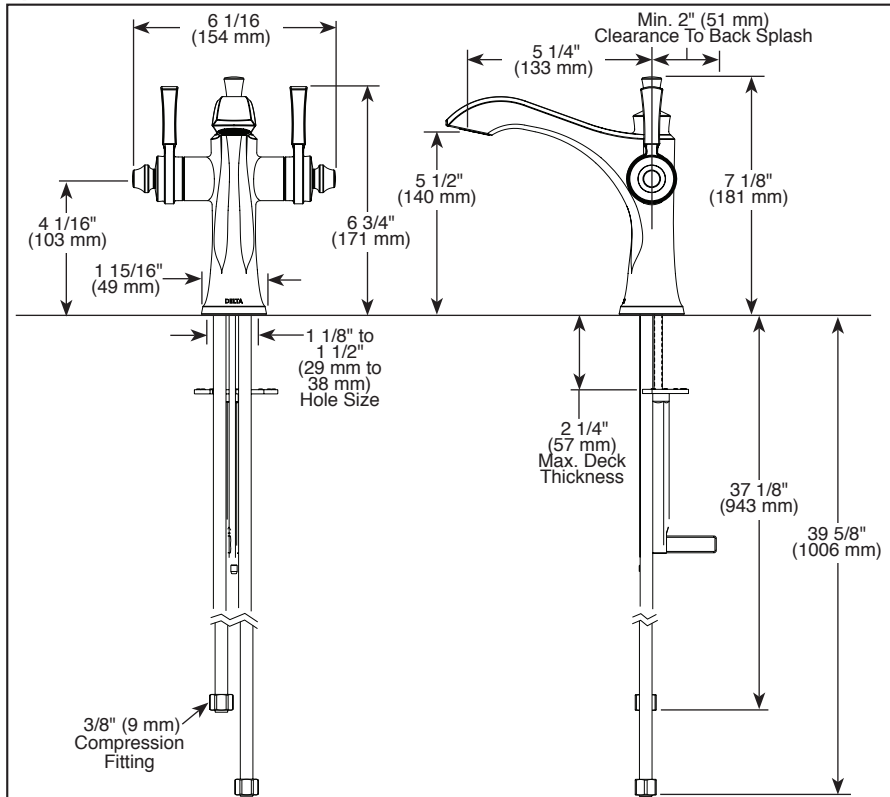

see what Delta can do™

BATHROOM FAUCET

- Dorval™ Bath Collection
- Two Handle Deck Mount Monoblock

Submitted Model No.:

Specific Features:

STANDARD SPECIFICATIONS:

- Max flow rate 1.2 gpm @ 60 psi, 4.5 L/min @ 414 kPa
- One hole mount
- Solid brass fabricated body
- Diamond coated ceramic cartridge
- 3/8" O.D. straight, staggered PEX supply tubes
- Optional red/blue indicators provided

COMPLIES WITH:

- ASME A112.18.1 / CSA B125.1
- Indicates compliance to ICC/ANSI A117.1
- EPA WaterSense®

▲ Designate Proper Finish Suffix

Delta reserves the right (1) to make changes in specifications and materials, and (2) to change or discontinue models, both without notice or obligation. Dimensions are for reference only. See current full-line price book or www.deltafaucet.com for finish options and product availability.

DSP-L-856-DST Rev. A

Delta Faucet Company

55 E. 111th Street, Indianapolis, IN 46280
350 South Edgeware Road, St. Thomas, ON N5P 4L1
© 2019 Delta Faucet Company